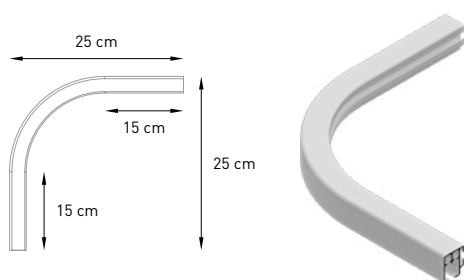

CODO 90º PERFIL ALUMINIO CURVA R-10 AT622. 90º ALUMINIUM PROFILE CURVE R-10 AT622

Referencia. Article Nr	Color. Colour	Unidad Venta. Selling Unit	€
9622.3 90R10	Lacado blanco / Lacquered white	4 pz	41,679 pz

EMPALME PERFIL AT622. AT622 PROFILE JOINER

Acero. Steel

Referencia. Article Nr	Color. Colour	Unidad Venta. Selling Unit	€
622610G	Cincado / Zinc	10 pz	5,803 pz

ACCESORIOS AT622. AT622 ACCESSORIES

JUEGO POLEAS. PULLEY SET

Acero + Nylon
Steel + Nylon

Trineos centraje y empalme no incluidos
Centering and joining carriers not included

Referencia. Article Nr	Color. Colour	Unidad Venta. Selling Unit	€
622621W	Blanco / White	20 juego. Set	16,635 juego

Patentado / Patented